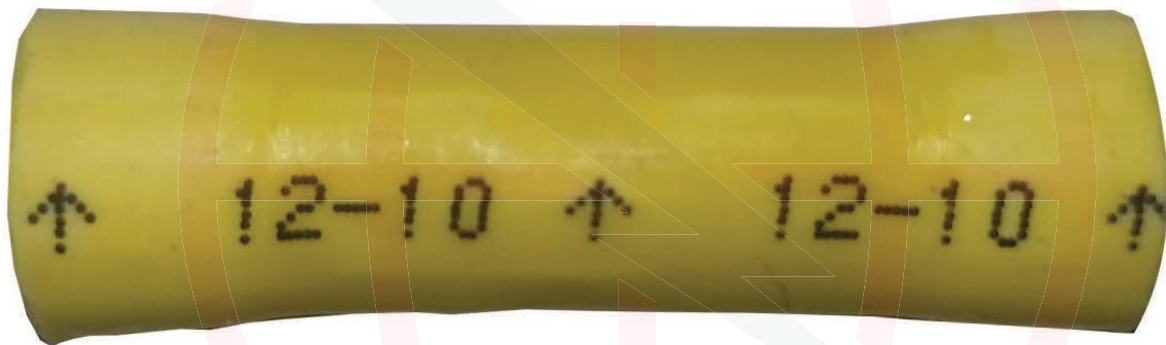

Conector de barrica de cable 12-10

Marca: B233C

Features

Butt connectors 12-10 W